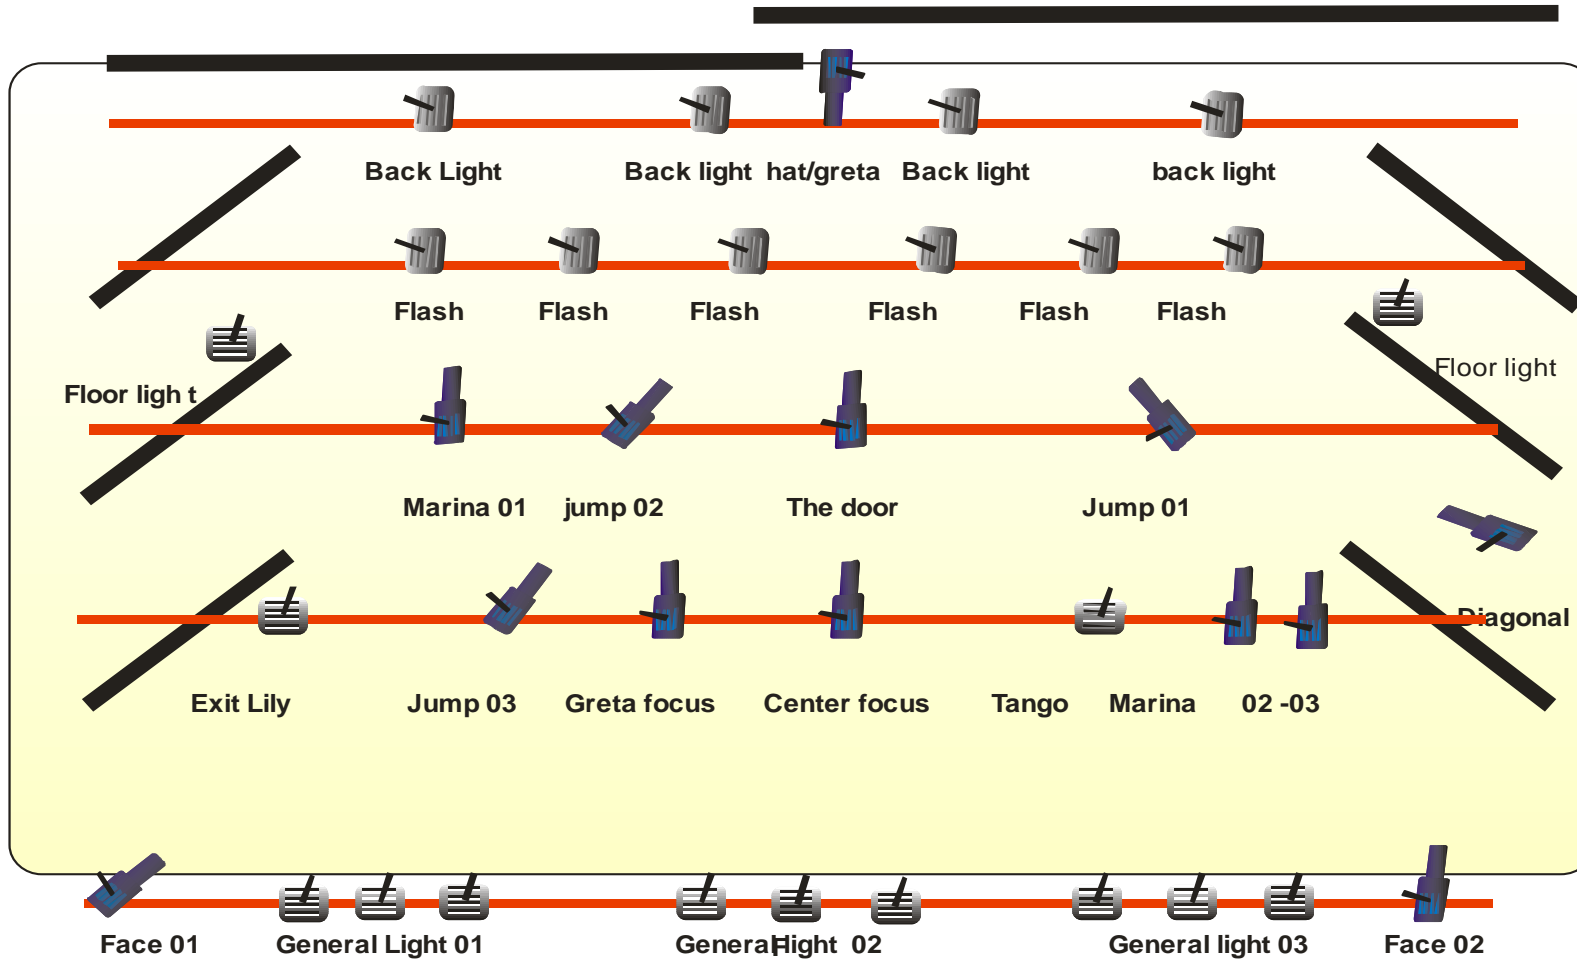

Light Plant: **When you are not there**

- 13  Elliposoidals
- 23  Pars 64 or PC 1000 w